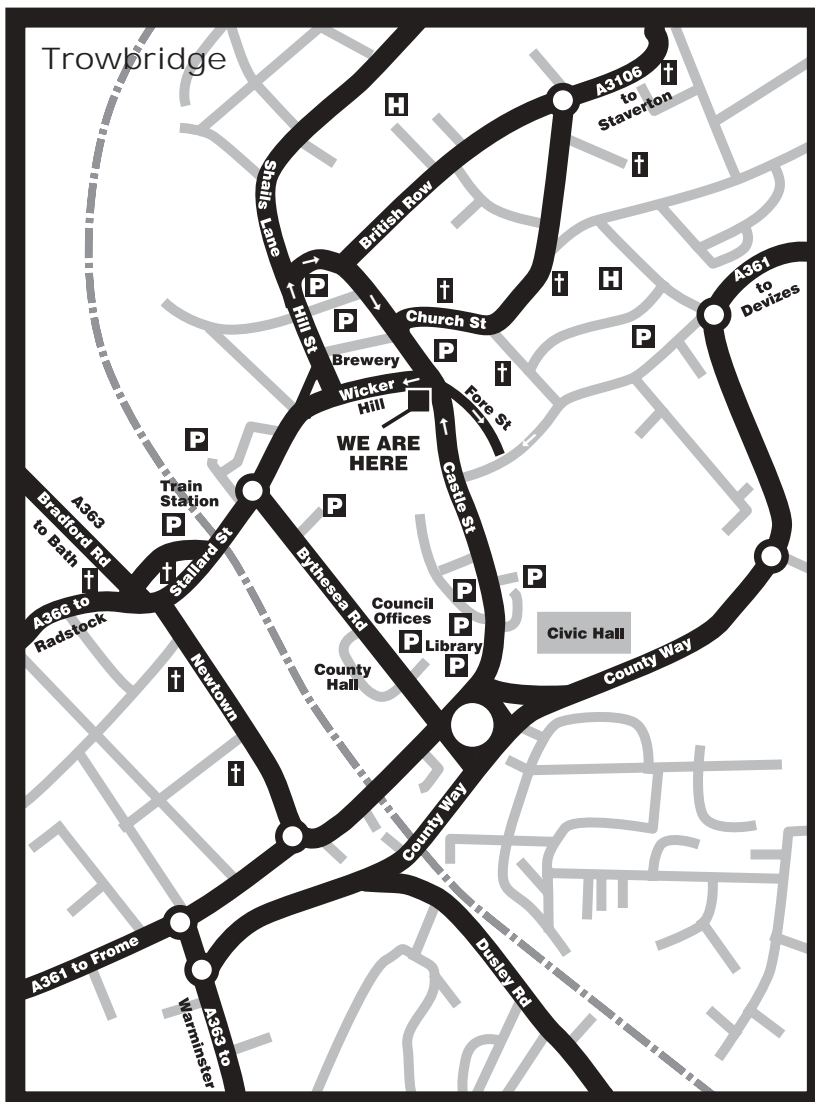

From M4 J17 Chippenham  
Take A350 to Chippenham.  
Follow signs for Bath/Trowbridge  
A350, passing Melksham, take the  
A361 passing Semington and  
Hilperton. Approx 12 miles from  
J17 to Trowbridge.

From M4 J18 Bath  
Follow signs for Bath. Take A4 to  
Chippenham, turning off on A363  
to Bradford on Avon/Trowbridge.  
Approx 18 miles from J18 to  
Trowbridge.

The Raincoat office is above the  
Stroud and Swindon Building  
Society. Enter through the green  
double doors, on the left is another  
green door you have now found  
Raincoat.